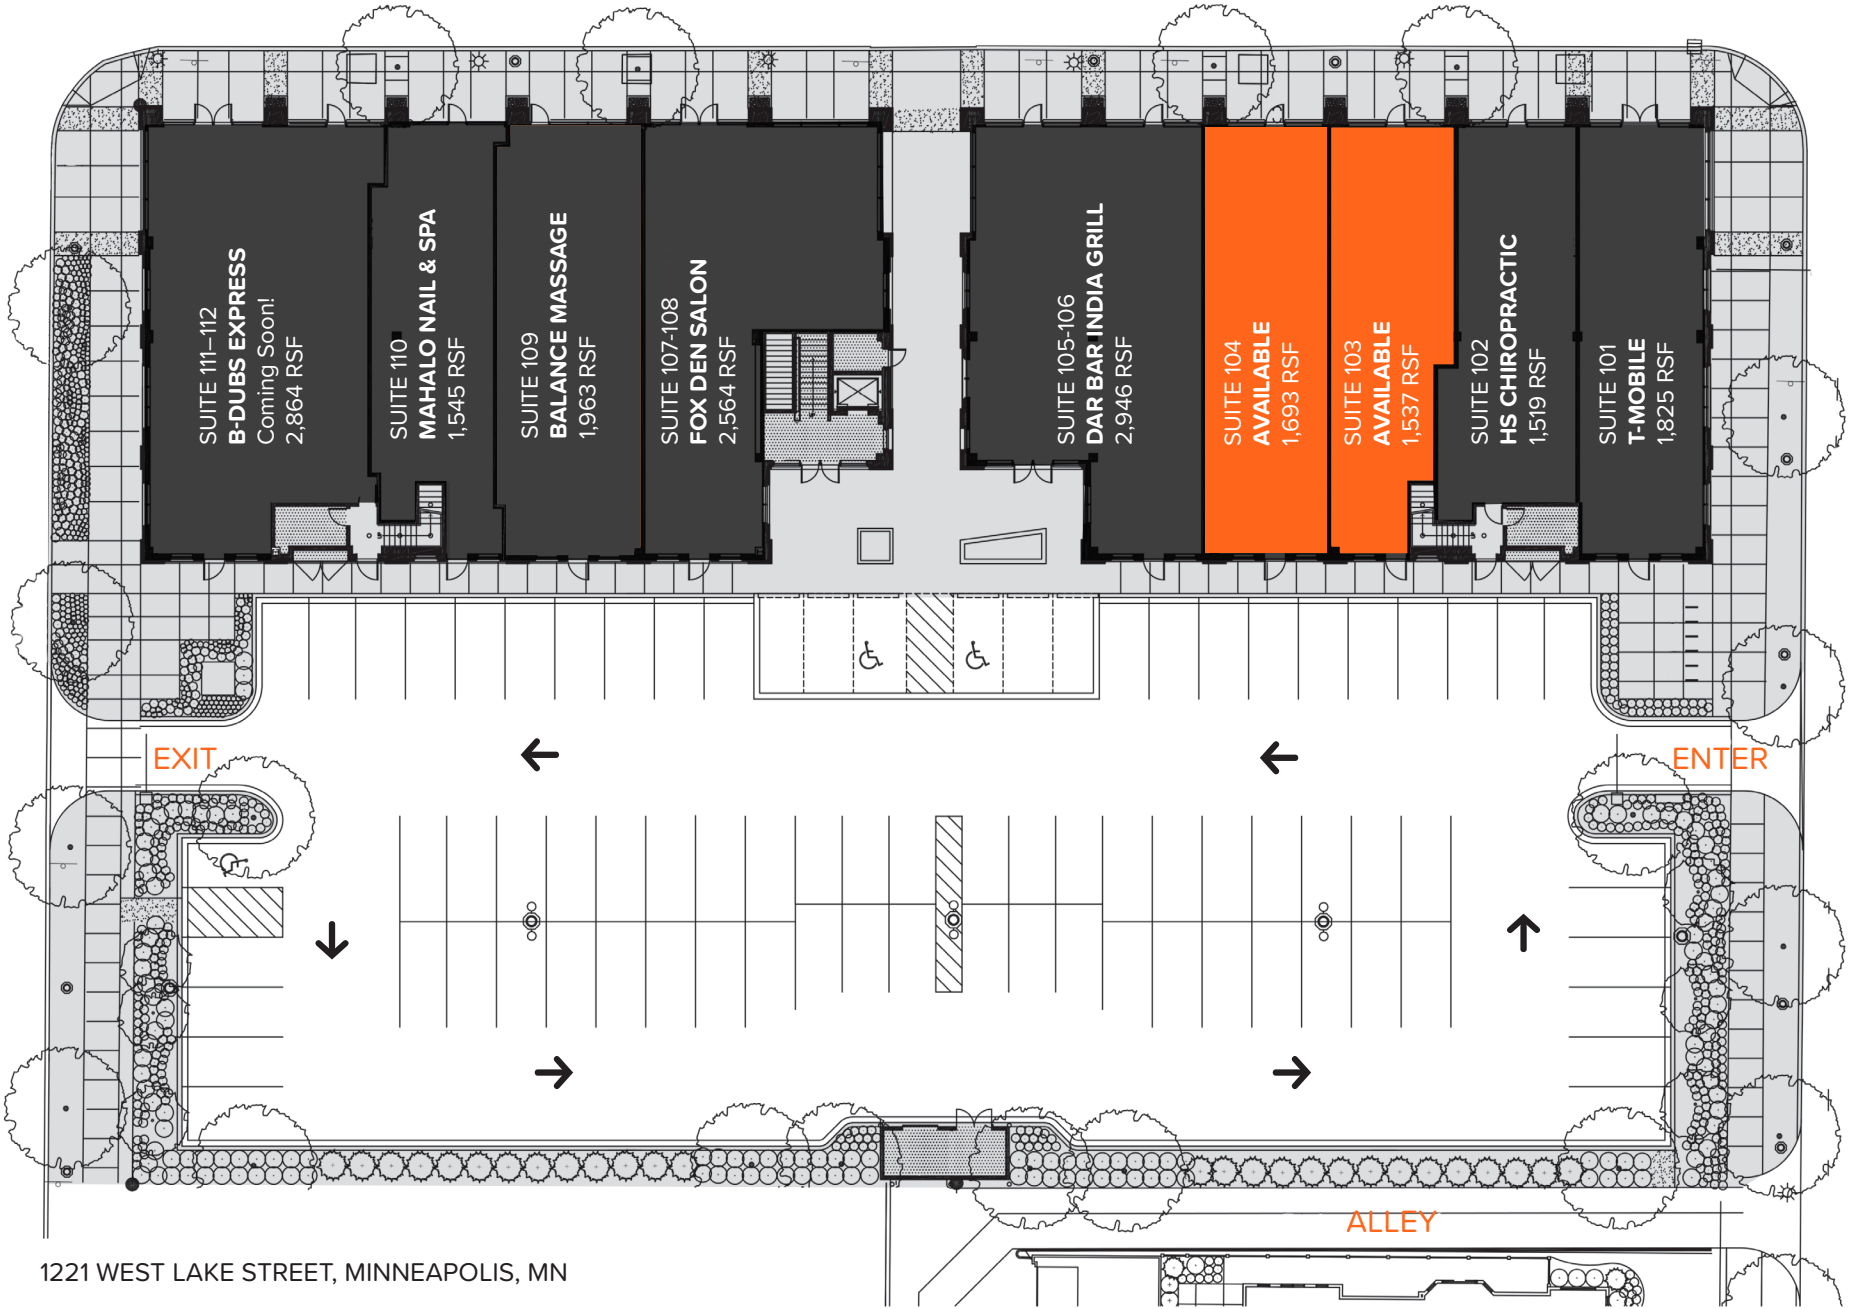

WEST LAKE STREET

FREMONT AVE S

EMERSON AVE S

1221 WEST LAKE STREET, MINNEAPOLIS, MN

WEST LAKE STREET